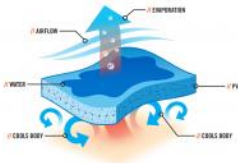

## Chill-Its 6601 Economy Evaporative Cooling Towel - PVA

### FEATURES

- 20% THINNER – Now 20% thinner than the Chill-Its 6602 Cooling Towel for lighter weight, less bulky cooling
- HOW DOES IT WORK? – Cooling PVA material absorbs water and creates a cooling sensation as it evaporates
- INSTANT COOLING RELIEF – Run under water for one minute or until saturated, wring out excess water for drip free cooling
- LONG LASTING – Can last for up to 3 hours on a single soak. Simply re-wet to increase cooling duration

### SPECIFICATIONS

<b>COOLING HOURS</b>	UP TO 2 HOURS
<b>COOLING TYPE</b>	WET EVAPORATIVE COOLING
<b>PRODUCT FEATURES</b>	ABSORBENT, MACHINE WASHABLE
<b>PRODUCT TYPE</b>	TOWEL
<b>PROTECTION</b>	WARM TEMPERATURE PROTECTION
<b>RISK/INJURY</b>	HEAT STRESS
<b>TECHNOLOGY</b>	PVA