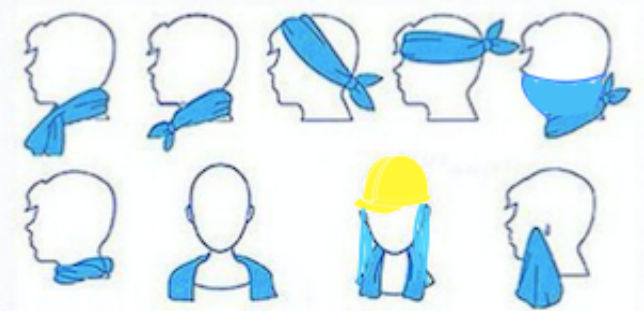

Stays soft even when dry unlike PVA based towels

- Cools within seconds
- Anti bacterial, UPF50+
- Made of cool touch SoftCool Extreme yarn
- Just wet, wring and snap !
- Machine Washable
- Colours: Dark Blue, grey
- Size : 30 X 100cm
- Suitable for all kinds of outdoor activities

① Wet with water

② Wring out excess water

③ Snap to activate cooling

Wear as a neck scarf, headband, bandana, face cover, helmet neck shade and many more

#CFCT_30100 Cooling Towel

TECHNICHE

TECHNICHE TRADING LLC