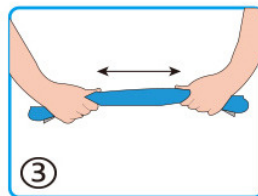

Stays soft even when dry unlike PVA based towels

- Cools within seconds
- Anti bacterial, UPF50+
- Made of cool touch SoftCool Extreme yarn
- Just wet, wring and snap !
- Machine Washable
- Colours: Dark Blue, grey
- Size : 30 X 100cm
- Suitable for all kinds of outdoor activities

① Wet with water

② Wring out excess water

③ Snap to activate cooling

Wear as a neck scarf, headband, bandana, face cover, helmet neck shade and many more

#CFCT_30100 Cooling Towel

TECHNICHE

TECHNICHE TRADING LLC