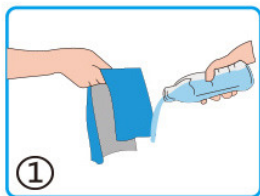

The fibre is **anti bacterial, UV resistant, breathable and quick drying.**

CoolFCA™ offers **chemical free cooling effect**

Just **wet** the towel, **wring** out excess water **and snap** a few times to activate cooling

Stays soft even when dry unlike PVA based towels

- Cools within seconds
- Anti bacterial, UPF50+
- Made of cool touch SoftCool Extreme yarn
- Just wet, wring and snap !
- Machine Washable
- Colours: Dark Blue, grey
- Size : 30 X 100cm
- Suitable for all kinds of outdoor activities