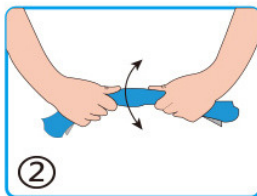

② Wring out excess water