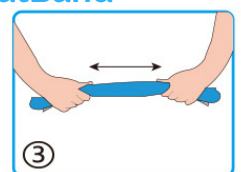

Size : Adult (8 X 23 cm)

Can be worn under a hardhat / helmet / cap or on its own

Wicks away sweat and uses it to cool down your forehead

Absorbs sweat and stops it from dripping down into your eyes

Suitable for all kinds of outdoor activities

SPECIAL 3D WEAVE

Absorbs Sweat & circulates it for quick evaporation

#CFCSB Cooling SweatBand

Wet with water

Wring out excess water

Snap to activate cooling

TECHNICHE

TECHNICHE TRADING LLC