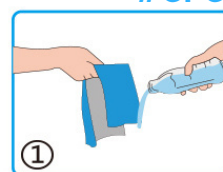

Size : Adult (8 X 23 cm)

Can be worn under a hardhat / helmet / cap or on its own

Wicks away sweat and uses it to cool down your forehead

Absorbs sweat and stops it from dripping down into your eyes

Suitable for all kinds of outdoor activities

SPECIAL 3D WEAVE

Absorbs Sweat & circulates it for quick evaporation

#CFCSB Cooling SweatBand

Wet with water

Wring out excess water

Snap to activate cooling

TECHNICHE

TECHNICHE TRADING LLC