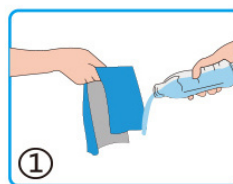

Size : Adult

Can be worn under a hardhat / helmet /
cap or on its own

Wicks away sweat and uses it to cool down
your forehead

Suitable for all kinds of outdoor
activities

SPECIAL 3D WEAVE

Absorbs Sweat & circulates
it for quick evaporation

① Wet with water

② Wring out excess water

③ Snap to activate cooling

#CFCSC Cooling Skull Cap

TECHNICHE

TECHNICHE TRADING LLC

WWW.TECHNICHE.AE | SALES@TECHNICHE.AE | +971 55 5590438