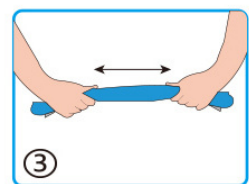

③ Snap to activate cooling