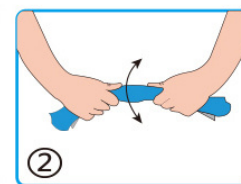

② Wring out excess water