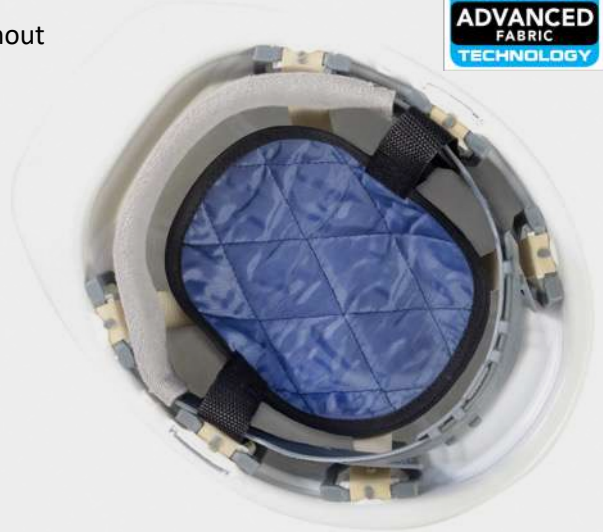

HYPERKEWL™ PLUS HARD HAT PADS

HPK-968 & HPK-969

COOLING LASTS UP TO 10 HOURS!

- Attaches to suspension with Hook and Loop Closure
- HyperKewl™ fabric provides a uniform cooling throughout the garment
- Cooling Duration for 5 to 10 hours
- Re-usable heat stress solution that is easy to activate
- Individual or Bulk 24 Pack (968B)

HPK-968

- Attaches to suspension with Hook and Loop Closure
- Attached shade to protect your head and neck from the sun
- HyperKewl™ fabric provides a uniform cooling throughout the garment
- Cooling Duration for 5 to 10 hours
- Re-usable heat stress solution that is easy to activate